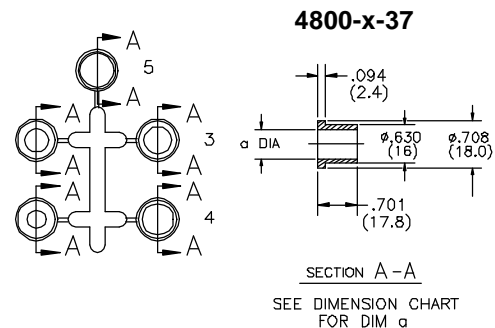

### Cable Diameter Ranges:

- 9-Position = .190" to .350"
- 15-Position = .190" to .350"
- 25-Position = .190" to .460"
- 37-Position = .300" to .680"
- 50-Position = .300" to .680"

DIMENSION CHART

DIM $\alpha$	$\phi$ .197 (5.0)	$\phi$ .236 (6.0)	$\phi$ .276 (7.0)	$\phi$ .315 (8.0)	$\phi$ .335 (8.5)
	1	2	3	4	5

DIMENSION CHART

DIM $\alpha$	.315 DIA (8)	.394 DIA (10)	.453 DIA (11.5)	.531 DIA (13.5)	.571 DIA (14.5)
	1	2	3	4	5

DIMENSION CHART

DIM $\alpha$	$\phi$ .236 (6.0)	$\phi$ .276 (7.0)	$\phi$ .315 (8.0)	$\phi$ .354 (9.0)	$\phi$ .394 (10.0)
	1	2	3	4	5

DIMENSION CHART

A-A	.315 DIA (8)	.394 DIA (10)	.453 DIA (11.5)	.531 DIA (13.5)	.571 DIA (14.5)
	1	2	3	4	5

DIMENSION CHART