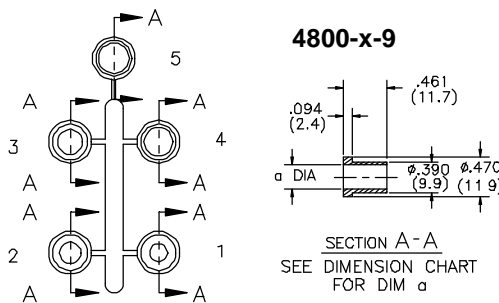

DIM α	ϕ.197 (5.0)	ϕ .236 (6.0)	ϕ.276 (7.0)	ϕ .315 (8.0)	ϕ.335 (8.5)
	1	2	3	4	5

DIMENSION CHART