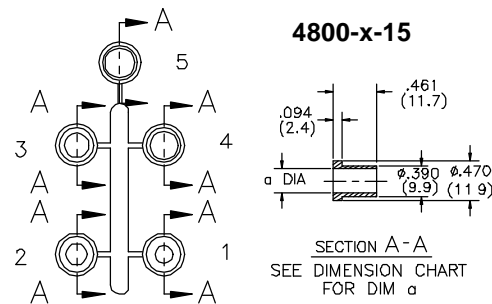

### Cable Diameter Ranges:

- 9-Position = .190" to .350"
- 15-Position = .190" to .350"
- 25-Position = .190" to .460"
- 37-Position = .300" to .680"
- 50-Position = .300" to .680"

DIMENSION CHART

DIM $\alpha$	$\phi$ .197 (5.0)	$\phi$ .236 (6.0)	$\phi$ .276 (7.0)	$\phi$ .315 (8.0)	$\phi$ .335 (8.5)
	1	2	3	4	5

DIMENSION CHART

DIM $\alpha$	.315 DIA (8)	.394 DIA (10)	.453 DIA (11.5)	.531 DIA (13.5)	.571 DIA (14.5)
	1	2	3	4	5

DIMENSION CHART

DIM $\alpha$	$\phi$ .236 (6.0)	$\phi$ .276 (7.0)	$\phi$ .315 (8.0)	$\phi$ .354 (9.0)	$\phi$ .394 (10.0)
	1	2	3	4	5

DIMENSION CHART

A-A	.315 DIA (8)	.394 DIA (10)	.453 DIA (11.5)	.531 DIA (13.5)	.571 DIA (14.5)
	1	2	3	4	5

DIMENSION CHART