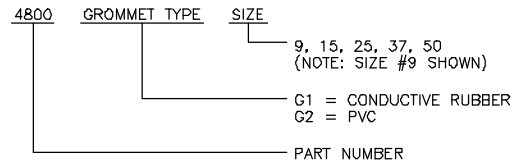

## 4800-[\*]-[\*\*]

\*Grommet material;  
Options are:  
**G1**= Conductive rubber  
**G2**= PVC

\*\*Size; Options are:  
**9, 15, 25, 37, 50**

### Cable Diameter Ranges:

- 9-Position = .190" to .350"
- 15-Position = .190" to .350"
- 25-Position = .190" to .460"
- 37-Position = .300" to .680"
- 50-Position = .300" to .680"

DIMENSION CHART

DIM $\alpha$	$\phi$ .197 (5.0)	$\phi$ .236 (6.0)	$\phi$ .276 (7.0)	$\phi$ .315 (8.0)	$\phi$ .335 (8.5)
	1	2	3	4	5

DIMENSION CHART

DIM $\alpha$	.315 DIA (8)	.394 DIA (10)	.453 DIA (11.5)	.531 DIA (13.5)	.571 DIA (14.5)
	1	2	3	4	5

DIMENSION CHART